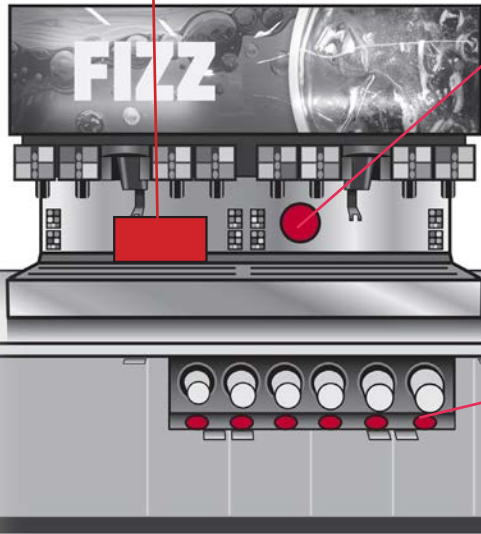

GRAND OPENING SIGN-O-GRAM

Sign orders or questions, call IDL Worldwide
Sign Line (888)-227-4477

FOUNTAIN DRINK/FREEZWAY AREA
(1 OF 2)

TEMPORARILY OUT OF SERVICE

TENT0620
Equipment Out of Order
Tent Sign

All Locations *Excluding NC Stores

NC Locations Only

SET-FBDCL0324A
Fountain Backsplash Decal Set
$1.19 or 99¢ MSC/$1.39/$1.59

SET-FBDCL0324B
Fountain Backsplash Decal Set
$1.19 or 99¢ MSC / $1.29

All Locations *Excluding NC Stores

NC Locations Only

SET-FPD0324B
Fountain Price Decal Set
$1.19 or 99¢ MSC / $1.29

SET-FPD0324A
Fountain Price Decal Set
$1.19 or 99¢ MSC/$1.39/$1.59