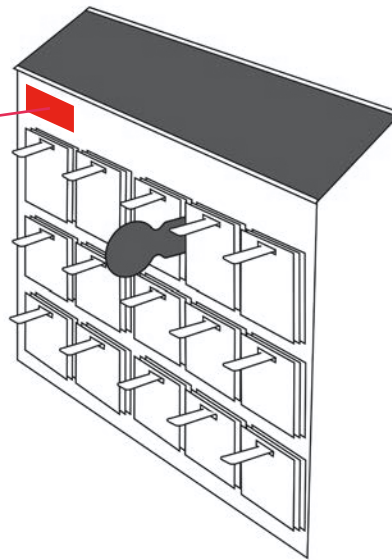

WIRELESS ACCESSORIES	SUNGLASSES
----------------------	------------

**PACK-5PLAN01022**  
WIRELESS ACCESSORIES/SUNGLASSES  
5' Slatwall Header Set  
\*Only for stores with 5ft Slatwall AND Self Checkout

# GRAND OPENING SIGN-O-GRAM

Sign orders or questions, call IDL Worldwide  
Sign Line (888)-227-4477

MISCELLANEOUS

**PACK-ZCH0324**  
DINING/DELIVERY  
Zcenter Header

**PK-NETSPEND0321**  
PA NETSPEND CORP  
DISCLAIMER DECAL