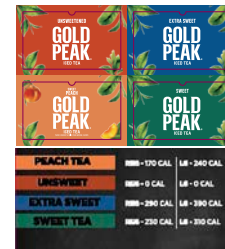

All Locations \*Excluding NC Stores

NC Locations Only

**SET-FPD0324B**  
Fountain Price Decal Set  
\$1.19 or 99¢ MSC / \$1.29

**SET-FPD0324A**  
Fountain Price Decal Set  
\$1.19 or 99¢ MSC/\$1.39/\$1.59

**SET-GPTEA0124**  
Gold Peak Tea Set  
All Locations \* Excluding NC Stores

**SET-GPTEA0124NC**  
Gold Peak Tea Set  
NC Locations Only

**PACK-TEA1121**  
Tea Flavor Tags

**SELECT FLAVORS TEMPORARILY OUT OF STOCK**