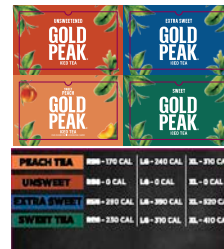

All Locations \*Excluding NC Stores

NC Locations Only

**SET-FPD0324B**  
Fountain Price Decal Set  
\$1.19 or 99¢ MSC / \$1.29

**SET-FPD0324A**  
Fountain Price Decal Set  
\$1.19 or 99¢ MSC/\$1.39/\$1.59

**SET-GPTEA0124**  
Gold Peak Tea Set  
All Locations \* Excluding NC Stores

**SET-GPTEA0124NC**  
Gold Peak Tea Set  
NC Locations Only

**PACK-TEA1121**  
Tea Flavor Tags

**SELECT FLAVORS TEMPORARILY OUT OF STOCK**