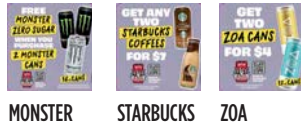

GRAND OPENING SIGN-O-GRAM

Sign orders or questions, call IDL Worldwide
Sign Line (888)-227-4477

COOLER AREA

CDSSET0124
Cooler Door
Static Set