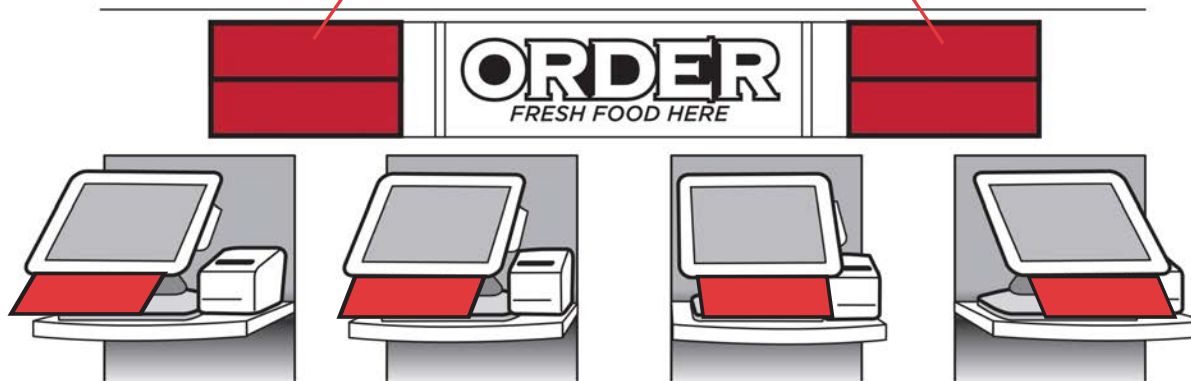

MTO ORDER POINT | SBC ORDER POINT