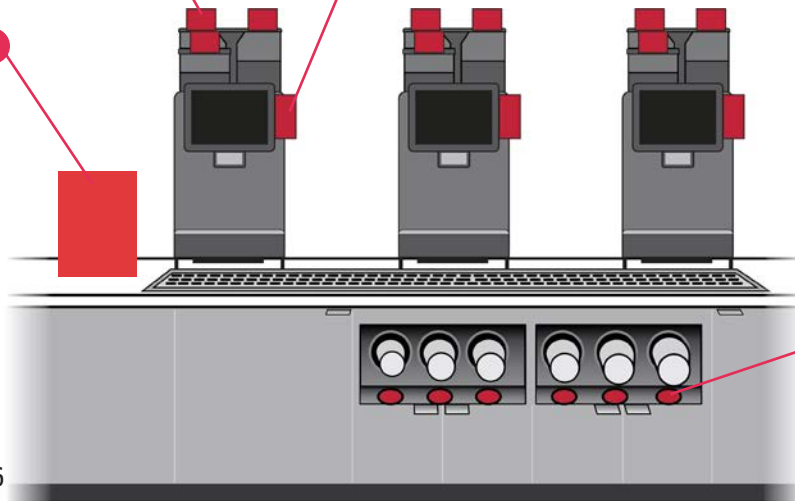

SET-ICEDCPSTP0823  
ICED COFFEE  
Coffee Price Strip

SET-ICEDCPRING0823  
ICED COFFEE  
Price Ring Decal

CESCOFF0124A  
\$1 COFFEE WITH  
ALMOST ANYTHING!  
Counter Easel

CESCOFF0823B  
BUY 4 ANY SIZE  
SS COFFEES FOR \$6  
WITH MSR  
Counter Easel