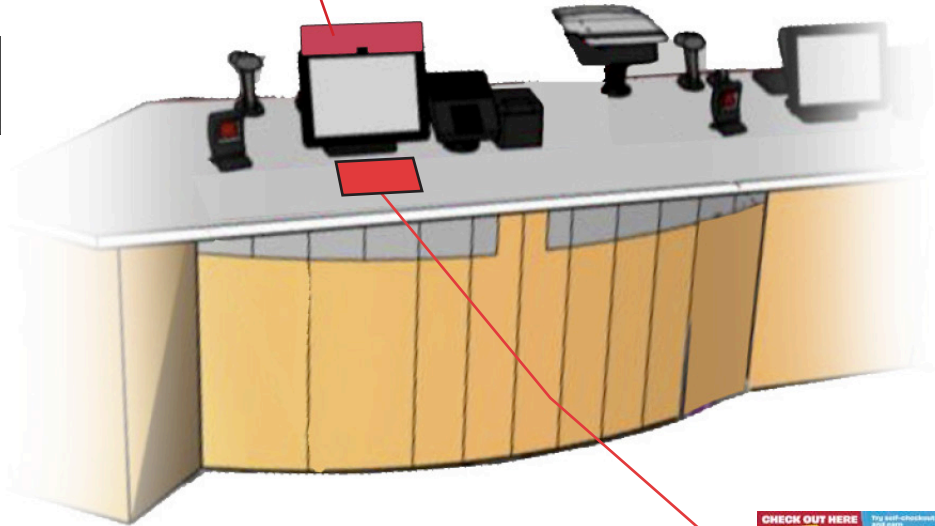

INSERTMASK0522  
FOR YOUR CONVENIENCE  
Mask Dispenser Insert

**LANE CLOSED**

TENTSC00721  
Self Checkout Lane Closed  
\*SELF-CHECKOUT  
LOCATIONS ONLY

CHECK OUT HERE  
GET FREE  
SH\*TUFF!

CMSC00124  
SCO TEST PROMO  
\*Loyalty Test Group Stores