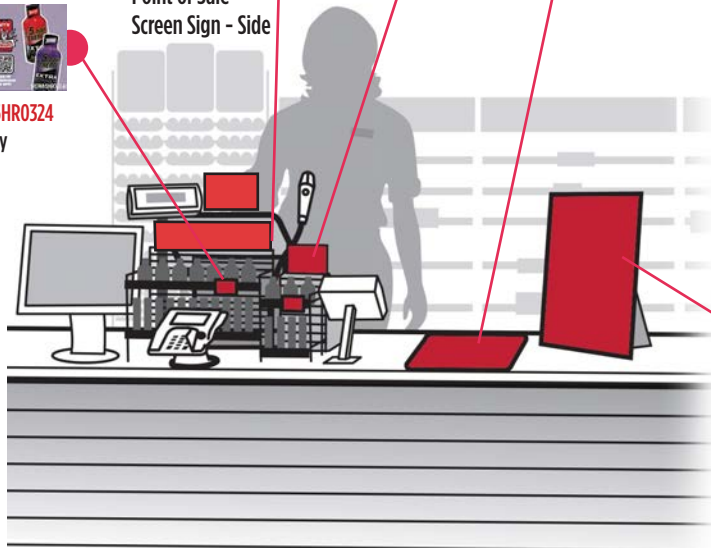

GRAND OPENING SIGN-O-GRAM

Sign orders or questions, call IDL Worldwide
Sign Line (888)-227-4477

REGISTER AREA

DNGPNC0123A
PNC DEPOSIT EASY
Dangler

DNGPNC0123B
PNC SURCHARGE FREE
Dangler

DNGHRD
Dangler Hardware
NOT SHOWN

PACK-CMCW1120A
Set of 1
CAR WASH - SOFT
TOUCH - $15, $12, $9
Counter Mat
*Select Stores

PACK-CMCW1120B
Set of 1
CAR WASH - TOUCH
FREE - $15, $12, $9
Counter Mat
*Select Stores

PACK-CMCW0720C
Set of 1
CARWASH - TOUCH FREE
$12, $9, $7
Counter Mat
*Select Stores

CTFIX-CW1120A
CAR WASH - SOFT TOUCH
$15, $12, $9
Counter Fixture Insert
*Select Stores

CTFIX-CW1120B
CAR WASH - TOUCH FREE
$15, $12, $9
Counter Fixture Insert
*Select Stores

CTFIX-CW1120C
CAR WASH - TOUCH FREE
$12, $9, $7
Counter Fixture Insert
*Select Stores

BROHOLDER
Brochure Holder

SRNSIDEPOST121
EMPLOYEE REMINDER
Point of Sale
Screen Sign - Side

CBHDR0623
SFTK
Change Box
Header

PACK-WOBB5HR0324
5 Hour Energy
Wobbler

PACK-WDCL0322
GREEN DOT NOTICE
WINDOW SIGN
*MD & NC Stores Only

CTFIX-0523
LOYALTY AWARENESS
Sales Counter Fixture Insert
*Excluding car wash stores

CES0523
LOYALTY
PROGRAM
Counter Easel

BRO0523
LOYALTY
PROGRAM
Brochure

CESVA0622
VA BAG TAX
Counter Easel
*Store #295, 300, 346,
267, 304, 622, 649, 666,
687, 710 & 711 Only

CESVA1222
VA BAG TAX
Counter Easel
*Store #728 &
#742 Only

CESNC0317
NC SNAP
Counter Easel
*NC Locations
Only