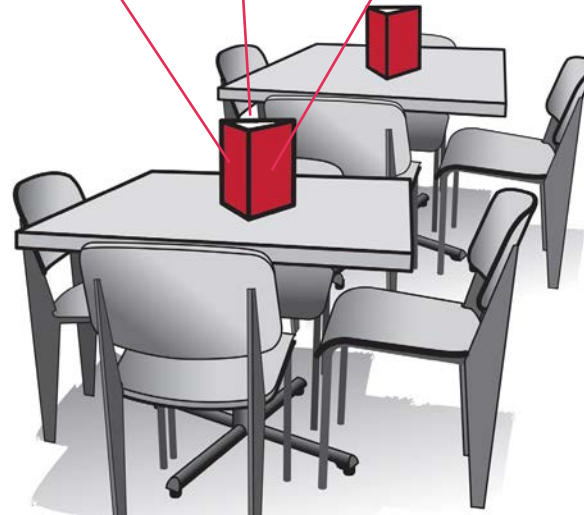

TRIFOLD
Table Tent Acrylic Holder