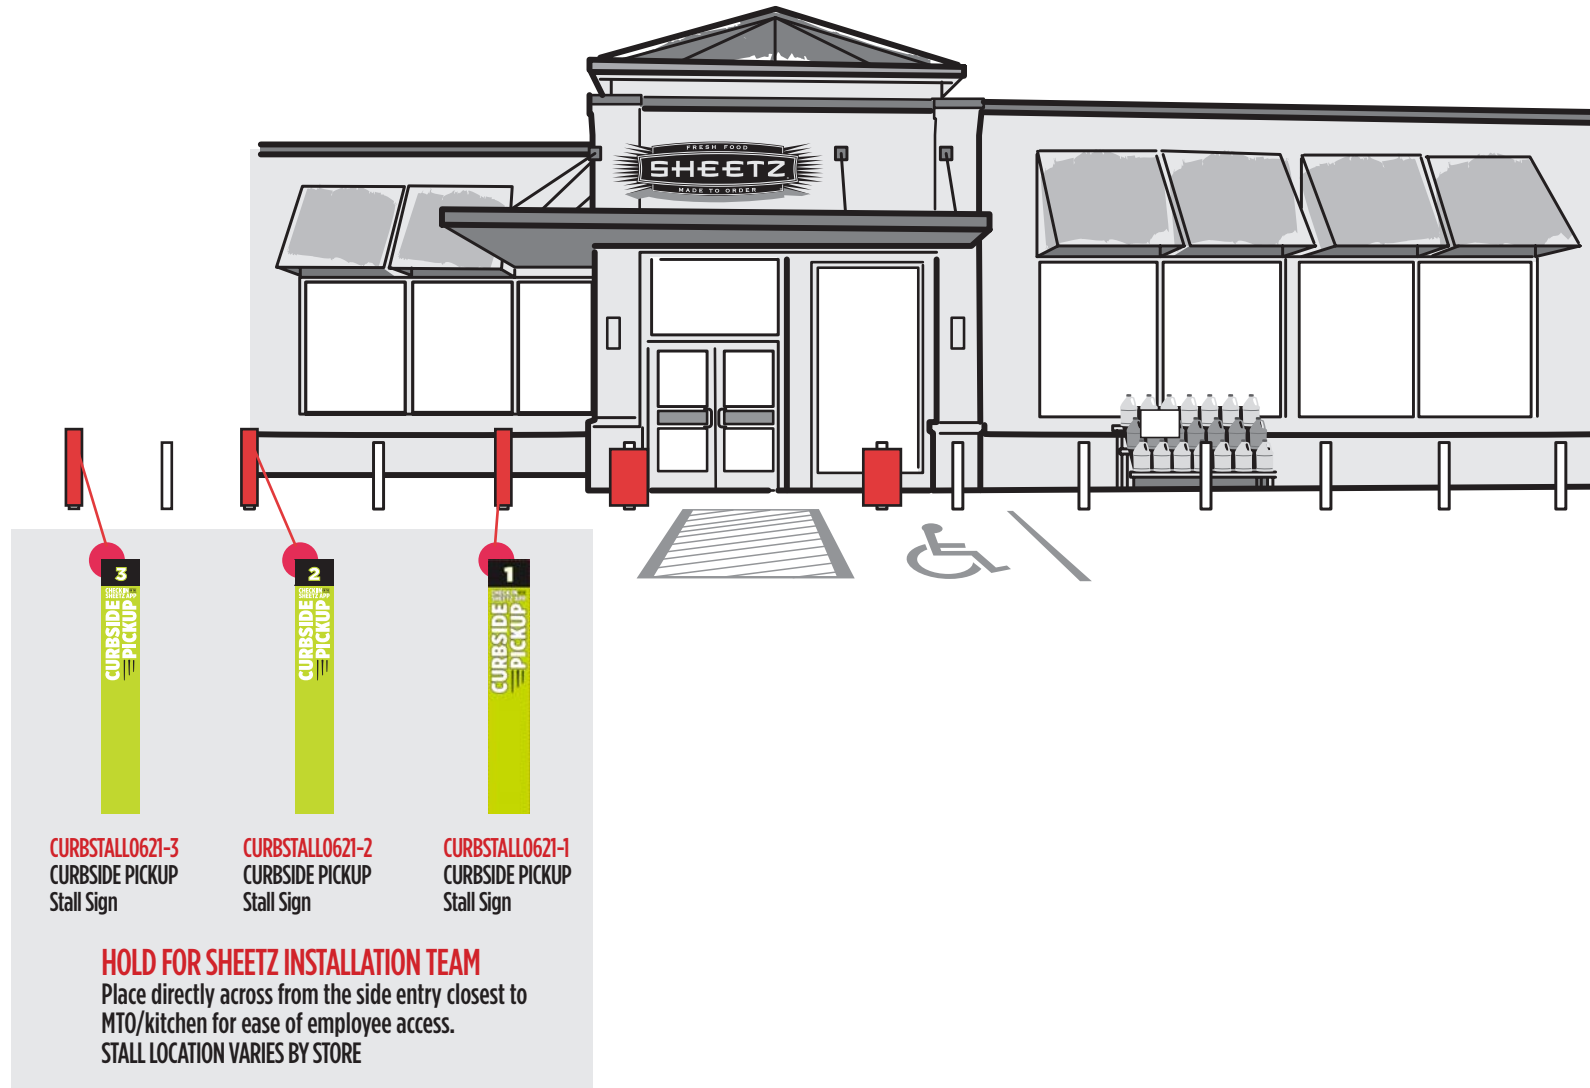

GRAND OPENING SIGN-O-GRAM

Sign orders or questions, call IDL Worldwide
Sign Line (888)-227-4477

COLUMBUS MARKET LOCATIONS ONLY

COLUMBUS EXTERIOR