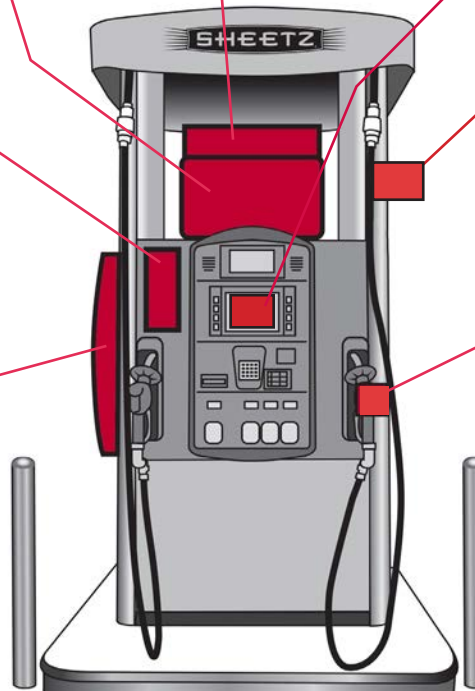

GRAND OPENING SIGN-O-GRAM

Sign orders or questions, call IDL Worldwide
Sign Line (888)-227-4477

PUMP AREA

HRDMPDBL-2
Blade Sign Hardware
(not shown)