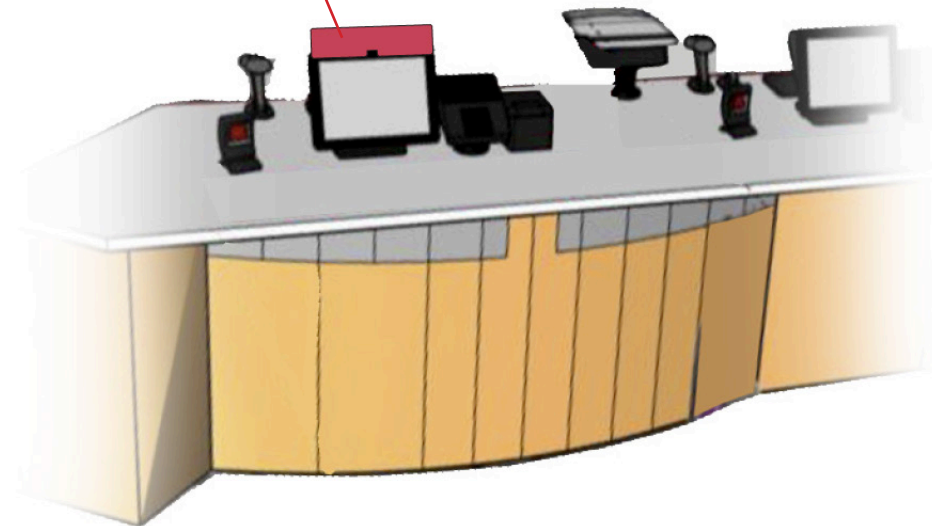

MONTHLY SIGN-O-GRAM: POST 5-1-24 THRU 6-25-24

*REMOVE *REPLACE *REPEAT *NEW

Sign orders or questions?
Call IDL Worldwide
Sign Line (888)-227-4477.

SELF CHECKOUT

Repeat

CARD ONLY

SCOHDR0823
CARD ONLY
XR7 Self Checkout POS Screen Header

Repeat

CARD ONLY
PLASTIC BAG TAX EFFECTIVE 7.01.22

SCOHDR1023VA
CARD ONLY/VA PLASTIC BAG TAX
XR7 Self Checkout POS Screen Header
*VA Stores Only