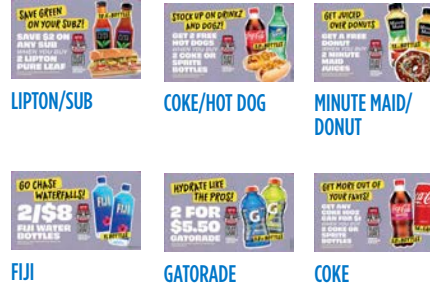

MONTHLY SIGN-O-GRAM: POST 5-1-24 THRU 6-25-24

*REMOVE *REPLACE *REPEAT *NEW

Sign orders or questions?
Call IDL Worldwide
Sign Line (888)-227-4477.

COOLER AREA

Replace

CDSSET0524
Cooler Door
Static Set

REIGN STORM STARBUCKS ZOA

Replace

CDSLGET0524
Large Cooler Door
Static Set