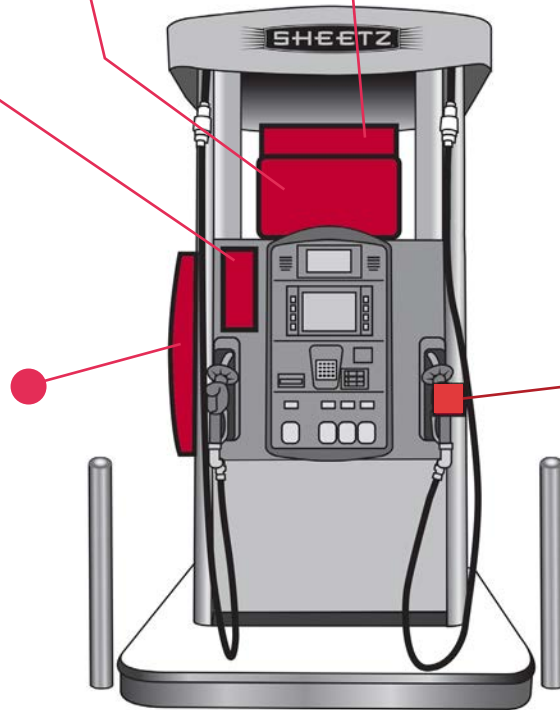

MONTHLY SIGN-O-GRAM: POST 5-1-24 THRU 6-25-24

Sign orders or questions?
Call IDL Worldwide
Sign Line (888)-227-4477.

*REMOVE *REPLACE *REPEAT *NEW

PUMP AREA

Replace

PTC0524
UNLEADED88
SWEEPSTAKES
Pumptopper

Repeat

PTX00324A
NEW REWARDZ!
Pumptopper Extender

Repeat

BROVISA0324
VISA TAKE ONE
BROCHURE
(PACK OF 25)

Replace

PBSWEX0524
WEX
PumpBlade Sign

Replace

PBSCW0524A
Car Wash
Soft Touch
$15, $12, $9
Pump
Blade Sign
*Select
stores

Replace

PBSCW0524B
Car Wash
Touch Free
$15, $12, $9
Pump
Blade Sign
*Select
stores