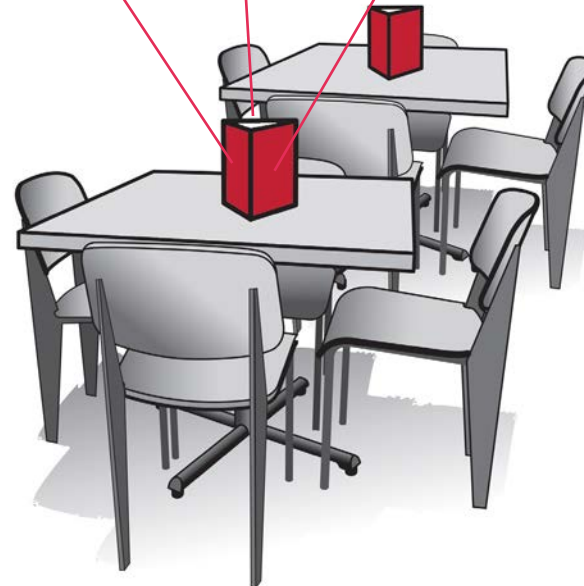

*REMOVE *REPLACE *REPEAT *NEW

Quad Cooler Graphic Inserts

Repeat

BCS1124
POINTZ & DONUT
BAKERY CASE STATIC

Repeat

BCSA0424
SHWEETZ DONUTS 2.0
RINGS ARE BACK!
BAKERY CASE STATIC

Replace QUAD0524A LIPTON/SUB	Replace QUAD0524B HOT DOG/COKE
Replace QUAD0524C MINUTE MAID/DONUT	Repeat QUAD1123D SHEETZGO! AWARENESS

Replace TATT0524A DOWNLOAD THE APP Table Tent Insert	Replace TATT0524B REGISTER ACCOUNT Table Tent Insert	Repeat TATT0523C RACK UP REWARDZ Table Tent Insert

TRIFOLD
Table Tent Acrylic Holder