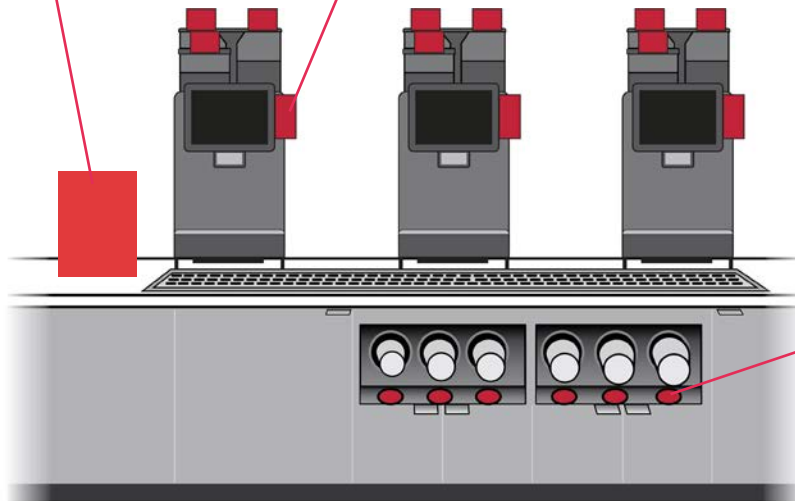

CESCOFF0124A
$1 COFFEE WITH
ALMOST ANYTHING!
Counter Easel

CESCOFF0823B
BUY 4 ANY SIZE
SS COFFEES FOR $6
WITH MSR
Counter Easel

BSFRNK0920
Franke Screen Blade Sign

HRDBSFRNK
Blade Sign Hardware clip
(not shown)

Coffee Price Decals

Repeat
TIER - 2 & 3
SET-CPD0823A

- REGULAR
  $1.99 TAX
- LARGE
  $2.39 TAX
- EXTRA LARGE
  $2.69 TAX

Repeat
TIER - 4
SET-CPD0823B

- REGULAR
  $1.99 TAX
- LARGE
  $2.49 TAX
- EXTRA LARGE
  $2.79 TAX

Repeat
TIER - 5
SET-CPD0823C

- REGULAR
  $1.99 TAX
- LARGE
  $2.59 TAX
- EXTRA LARGE
  $2.89 TAX

Repeat
Store #339 & #715 Only
SET-ICEDCPD0823

- -REGULAR-
  16oz
  FULL CUP WITH ICE
  $2.49 TAX
- -X-LARGE-
  24oz
  FULL CUP WITH ICE
  $2.99 TAX