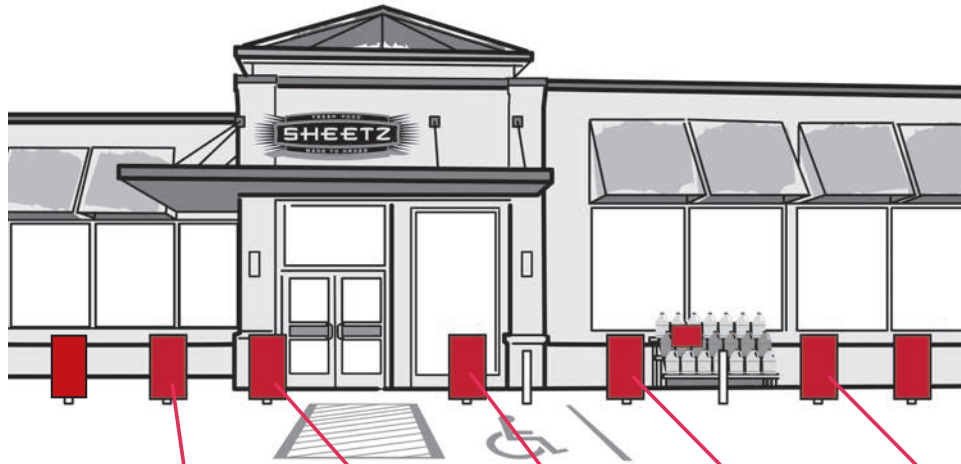

# MONTHLY SIGN-O-GRAM: POST 5-1-24 THRU 6-25-24

\*REMOVE \*REPLACE \*REPEAT \*NEW

Sign orders or questions?  
Call IDL Worldwide  
Sign Line (888)-227-4477.

STOREFRONT

MPBCR0420A  
CURBSIDE PICKUP  
Mini Pole Banner  
\*Select Stores