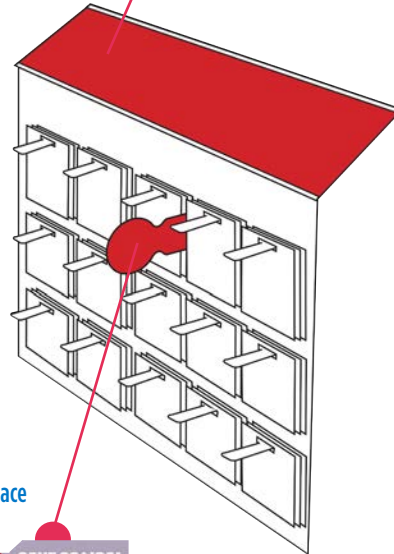

Replace

Repeat

Repeat